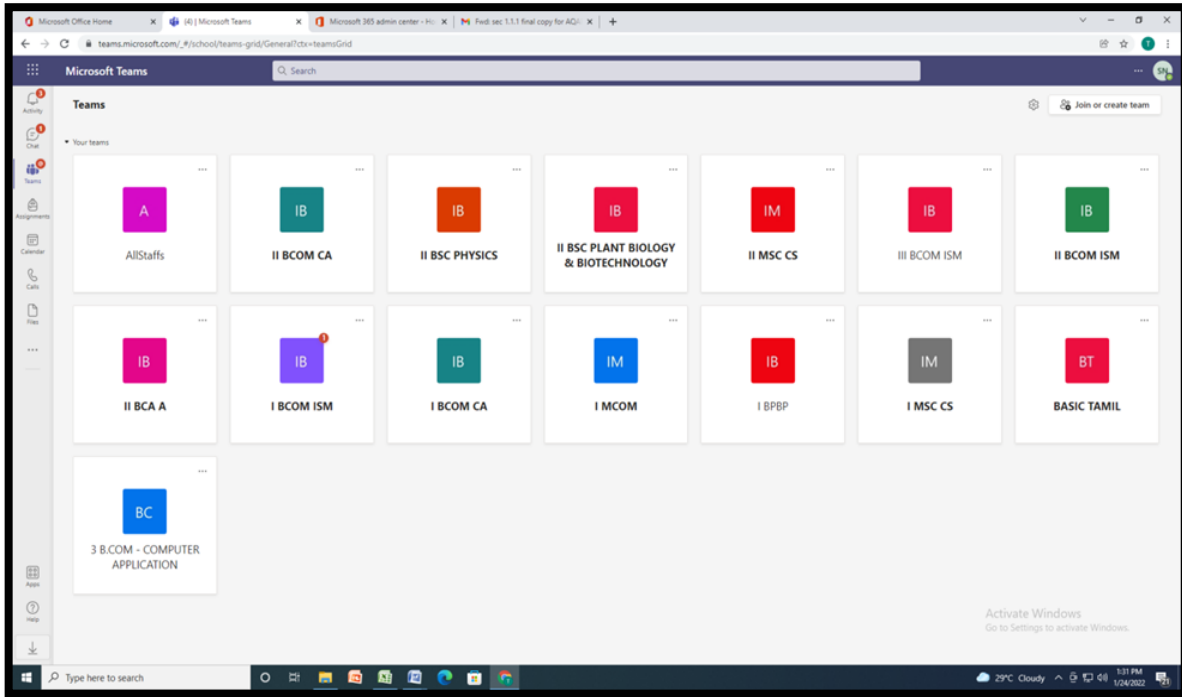

SCREENSHOTS OF USER INTERFACE MICROSOFT TEAMS APPLICATION

HOME PAGE

ADMIN PAGE

CONTROL PAGE

HOME PAGE FOR CIRCULARS AND REMINDERS

ATTENDANCE REPORT

CLASS RECORDINGS

PARTICIPANT LIST

ASSIGNMENT PAGE

ASSIGNMENT REPORT

JOINING PAGE