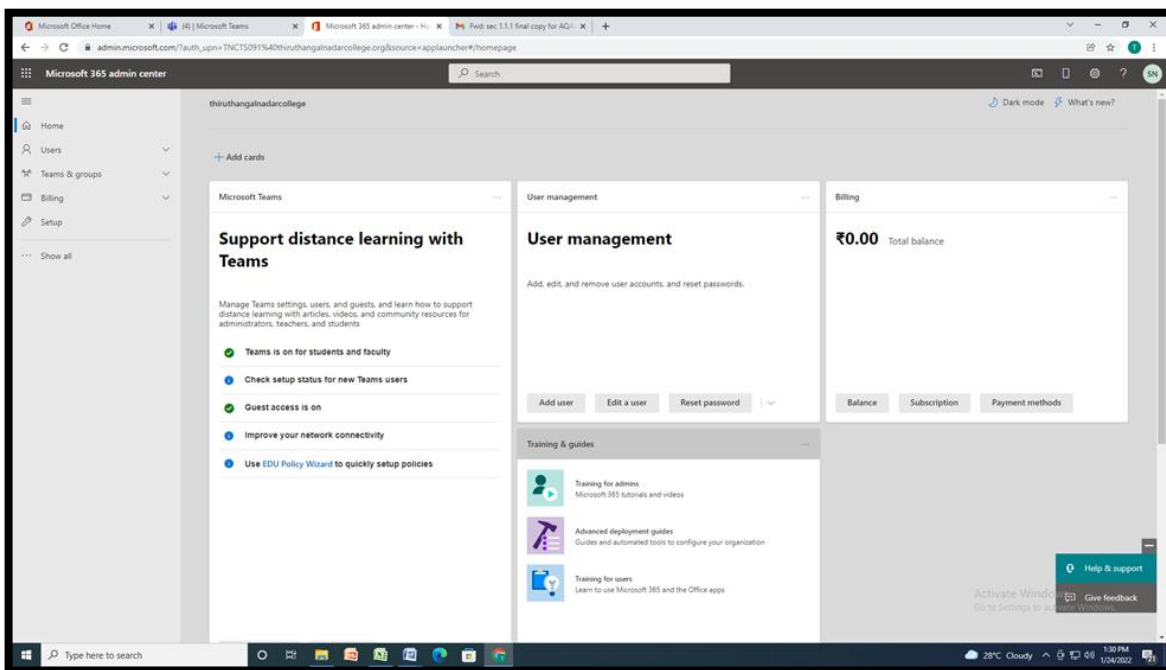

SCREENSHOTS OF USER INTERFACE MICROSOFT TEAMS APPLICATION

HOME PAGE

ADMIN PAGE

CONTROL PAGE

HOME PAGE FOR CIRCULARS AND REMINDERS

ATTENDANCE REPORT

CLASS RECORDINGS

PARTICIPANT LIST