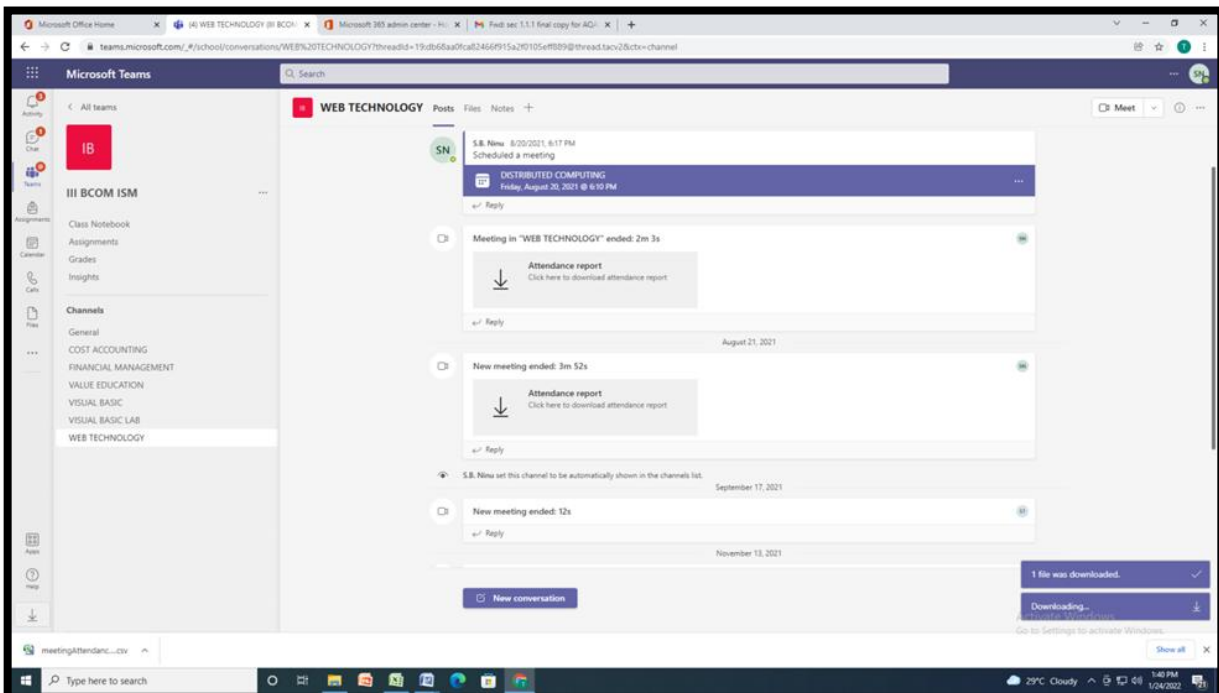

SCREENSHOTS OF USER INTERFACE MICROSOFT TEAMS APPLICATION

HOME PAGE

ADMIN PAGE

CONTROL PAGE

HOME PAGE FOR CIRCULARS AND REMINDERS

ATTENDANCE REPORT

CLASS RECORDINGS

PARTICIPANT LIST

ASSIGNMENT PAGE

ASSIGNMENT REPORT

JOINING PAGE