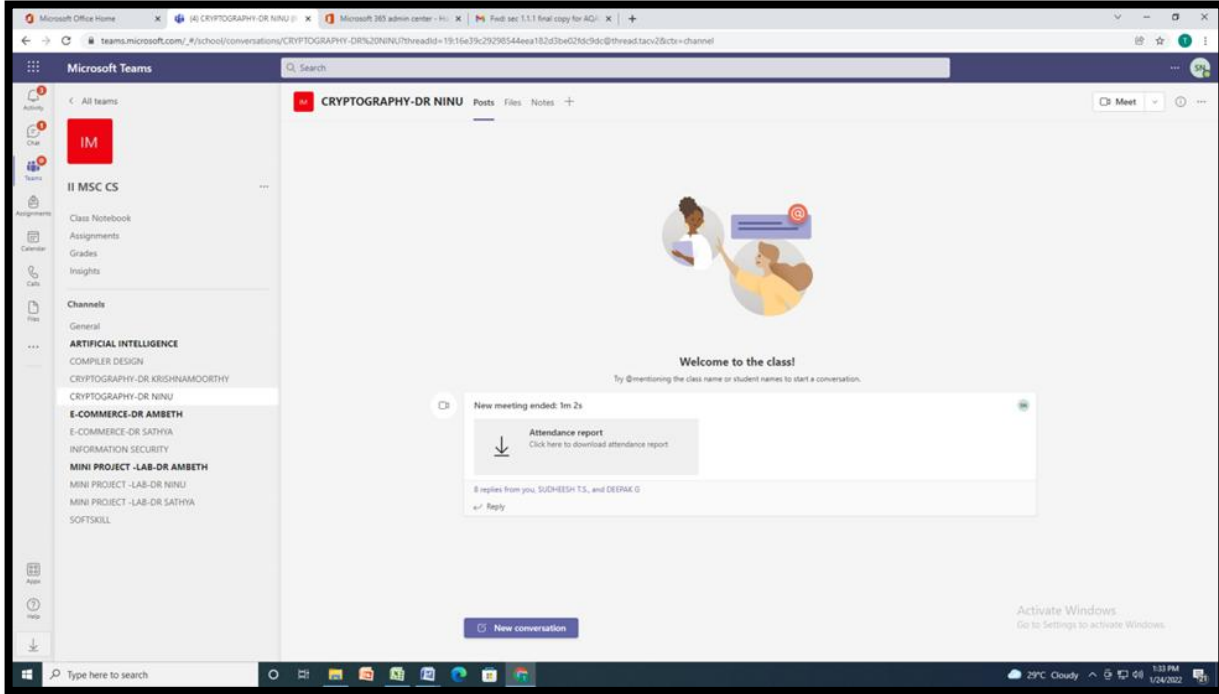

SCREENSHOTS OF USER INTERFACE MICROSOFT TEAMS APPLICATION

HOME PAGE

ADMIN PAGE

CONTROL PAGE

HOME PAGE FOR CIRCULARS AND REMINDERS

ATTENDANCE REPORT

CLASS RECORDINGS

PARTICIPANT LIST

ASSIGNMENT PAGE

ASSIGNMENT REPORT

JOINING PAGE