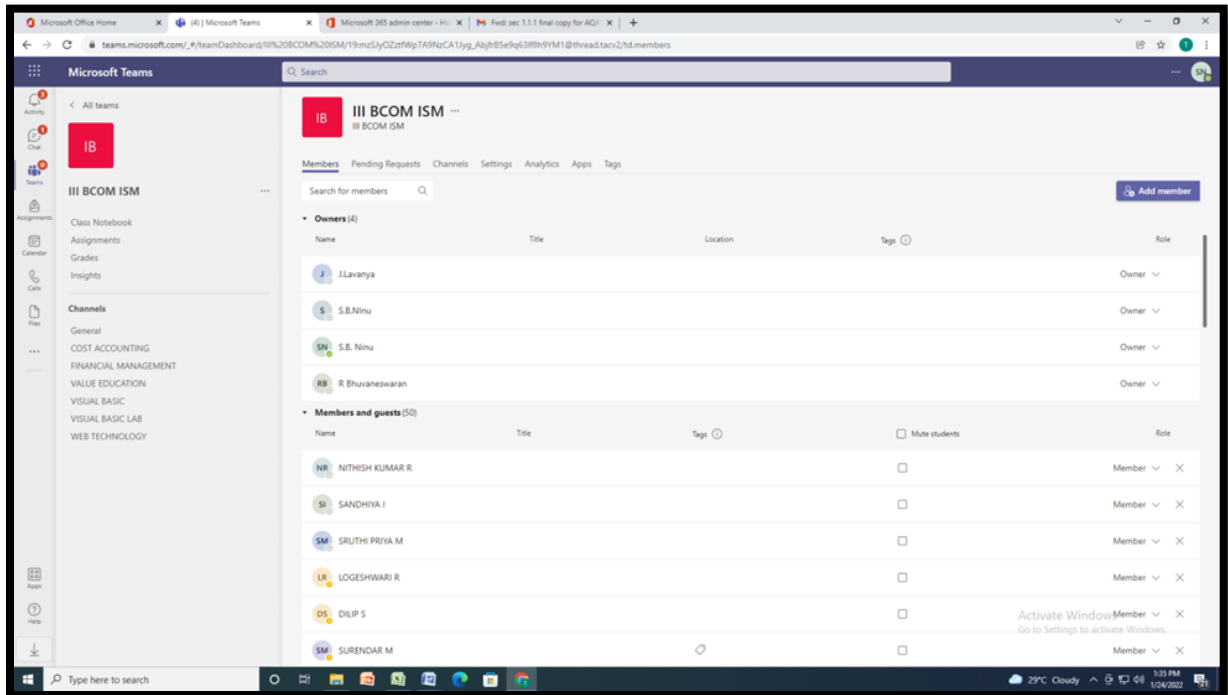

SCREENSHOTS OF USER INTERFACE MICROSOFT TEAMS APPLICATION

HOME PAGE

ADMIN PAGE

CONTROL PAGE

HOME PAGE FOR CIRCULARS AND REMINDERS

ATTENDANCE REPORT

CLASS RECORDINGS

PARTICIPANT LIST

ASSIGNMENT PAGE

ASSIGNMENT REPORT

JOINING PAGE