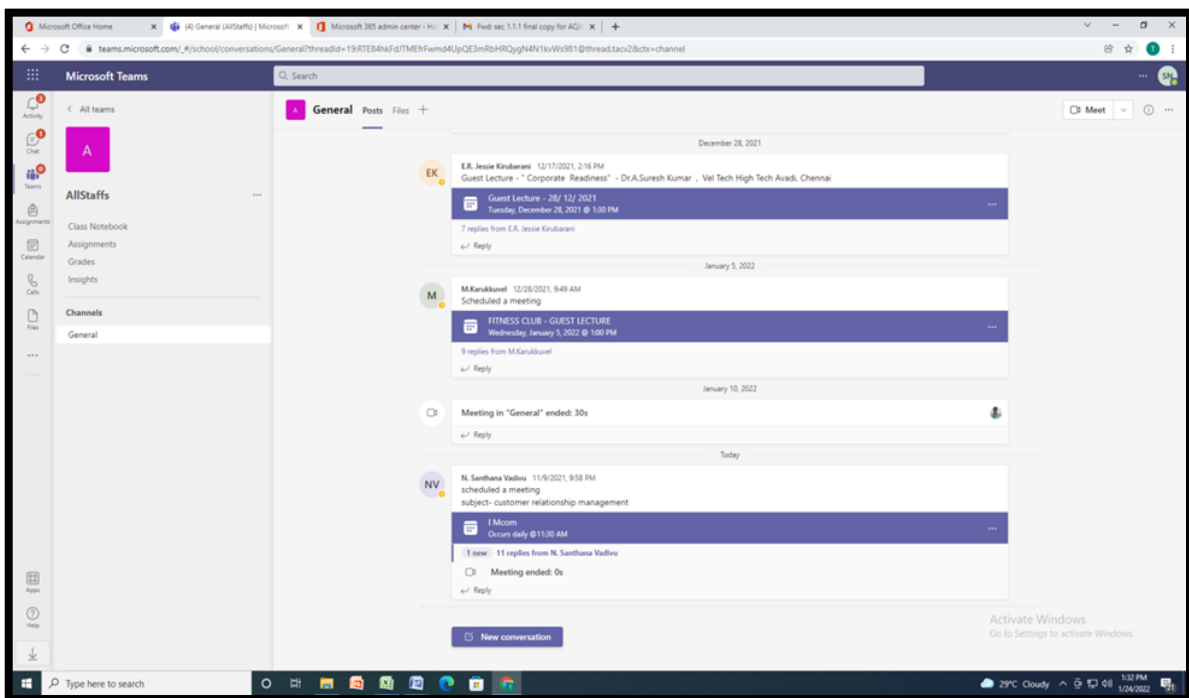

SCREENSHOTS OF USER INTERFACE MICROSOFT TEAMS APPLICATION

HOME PAGE

ADMIN PAGE

CONTROL PAGE

HOME PAGE FOR CIRCULARS AND REMINDERS

ATTENDANCE REPORT

CLASS RECORDINGS

PARTICIPANT LIST

ASSIGNMENT PAGE

ASSIGNMENT REPORT

JOINING PAGE