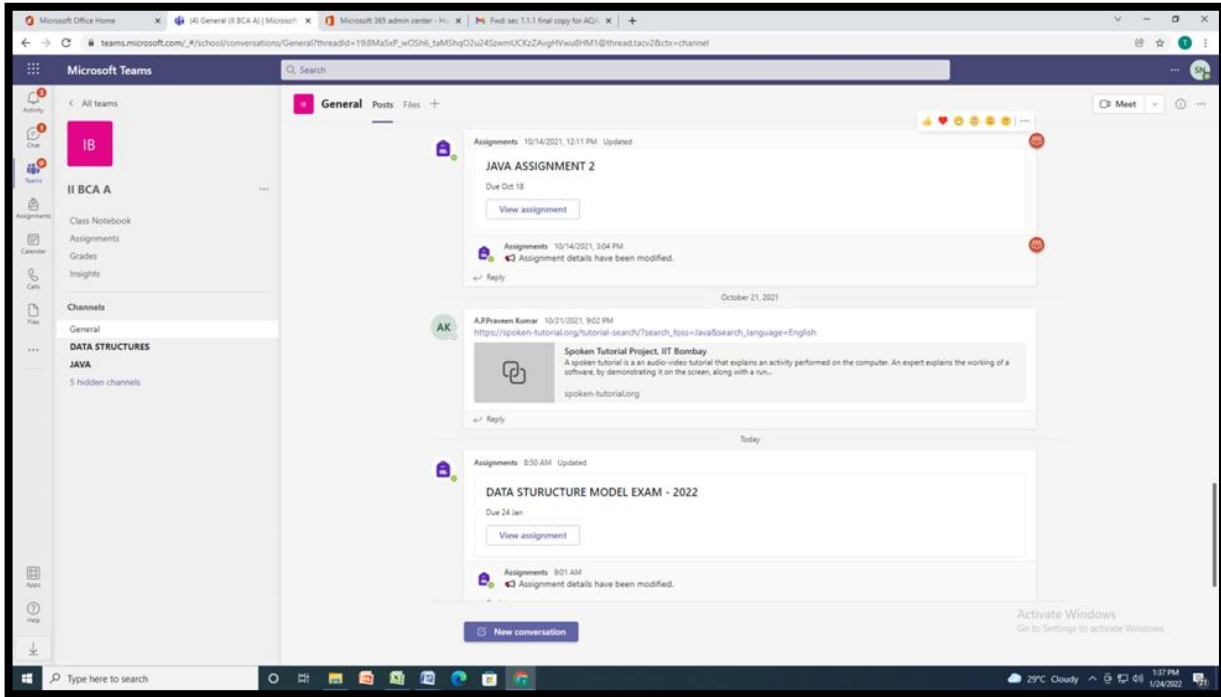

SCREENSHOTS OF USER INTERFACE MICROSOFT TEAMS APPLICATION

HOME PAGE

ADMIN PAGE

CONTROL PAGE

HOME PAGE FOR CIRCULARS AND REMINDERS

ATTENDANCE REPORT

CLASS RECORDINGS

PARTICIPANT LIST

ASSIGNMENT PAGE

ASSIGNMENT REPORT

JOINING PAGE