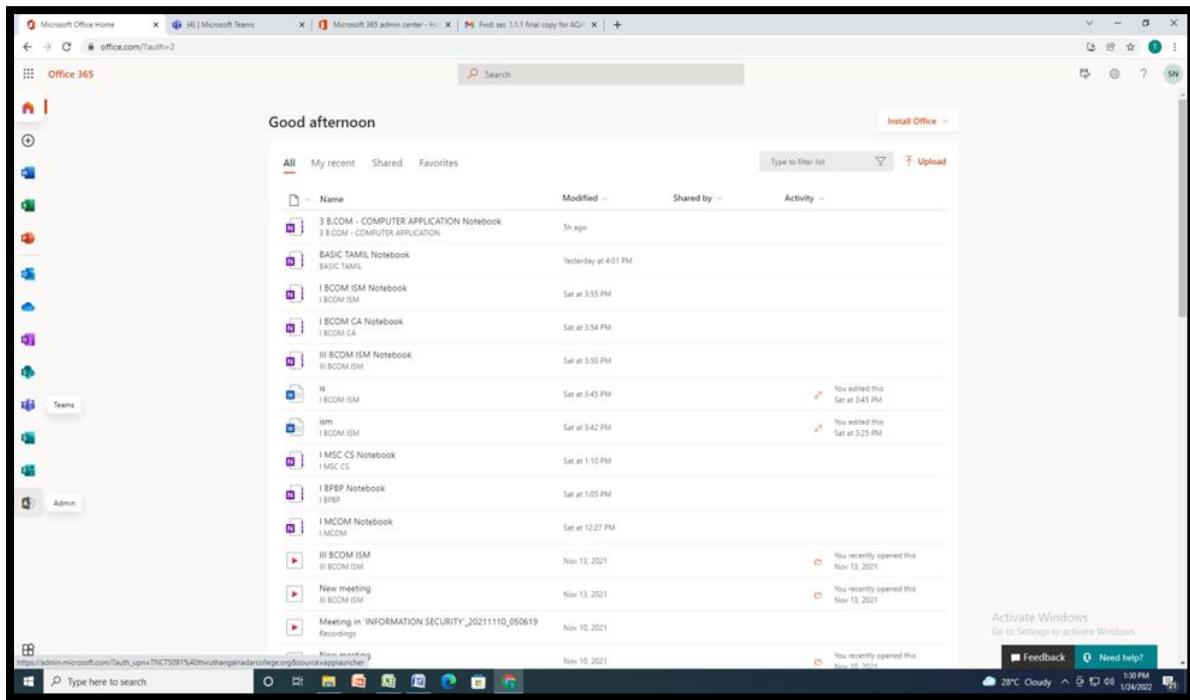

SCREENSHOTS OF USER INTERFACE MICROSOFT TEAMS APPLICATION

HOME PAGE

ADMIN PAGE

CONTROL PAGE

HOME PAGE FOR CIRCULARS AND REMINDERS

ATTENDANCE REPORT

CLASS RECORDINGS

PARTICIPANT LIST