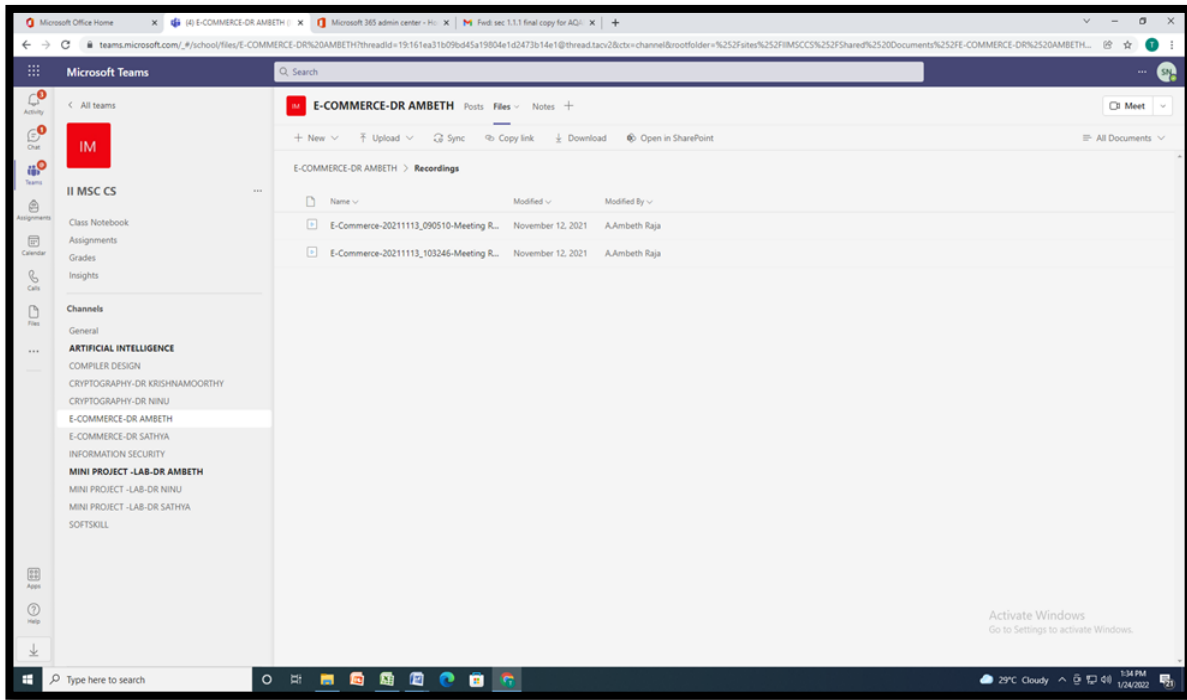

SCREENSHOTS OF USER INTERFACE MICROSOFT TEAMS APPLICATION

HOME PAGE

ADMIN PAGE

CONTROL PAGE

HOME PAGE FOR CIRCULARS AND REMINDERS

ATTENDANCE REPORT

CLASS RECORDINGS

PARTICIPANT LIST